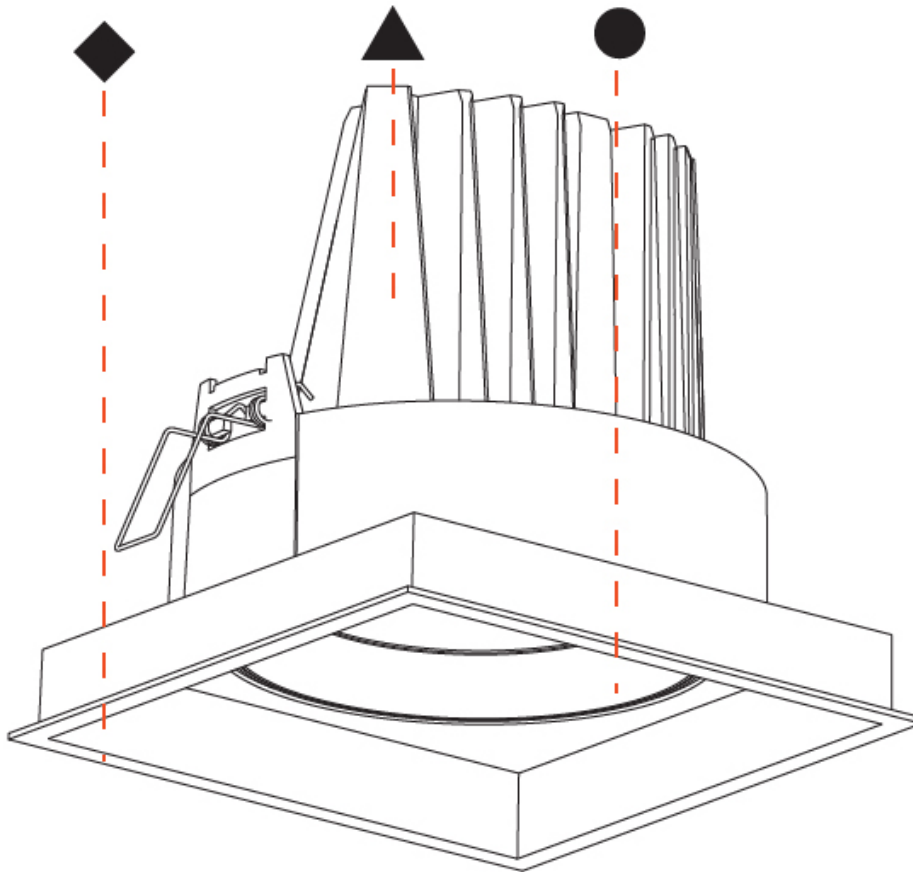

MECHANIQ SQUARE COMFORT SINGLE RECESSED

A35085-

PROJECT _____

TYPE _____

SPECIFIER _____

QUANTITY _____

DATE _____

A