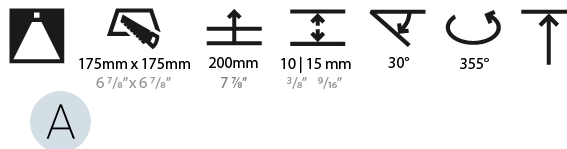

PHYSICAL

Shape: Square
Length (mm): 186
Length (in): 7 ⁵/₁₆
Width (mm): 186
Width (in): 7 ⁵/₁₆
Height (mm): 180
Height (in): 7 ¹/₁₆
Ceiling Thickness (mm): 10 / 12.5 / 15
Ceiling Thickness (in): 3/8 or 1/2 or 9/16
Min. Recessing Depth (mm): 200
Min. Recessing Depth (in): 7 ⁷/₁₆
Light Distribution: Adjustable / Downlight
Weight (kg): 1.88
Weight (lbs): 4.14
Fixture Finish: SSR / BKV / CWI / CRY / HAB / UFT / ITA / RUA / FTG / MYG / LOD / PUS / FRO / FUP / KIA / POP / BLS / SPG / MEY / GOH / GUM / CHC / COM / ABZ / JAG / OBR / MOS / ROR
Fixture Material: Aluminum Die Cast
Cut-out Measurements: 175mm / 6 7/8" x 175mm / 6 7/8"

ELECTRICAL

Lamp Type: LED (Zhaga Standard)
Total Output Wattage (W): 21.2
Dimming: Tri-Mode (Non-Dimming and Phase Dimming (120Vac only) and 0-10V Dimming)
Driver Included: No
Driver Location: Recessed Housing
Driver Type: Constant Current - Universal
Housing: See components
Input Voltage (V): 120 - 277
Constant Current (MA): 700

LED

Number of LEDs: 1
Color Temperature (°K): 2700 / 3000 / 3500 / 4000
Max. Delivered Lumen (lm): 1440 / 1490 / 1568 / 1600
CRI: >90 CRI
Lamp Life (hrs): 50000

OPTICAL

Reflector°: 8
Adjustability: Rotational 355°; Tilt 30°

RATINGS AND CERTIFICATIONS

Certified By: Certified for North American Standards
IP rating: IP20