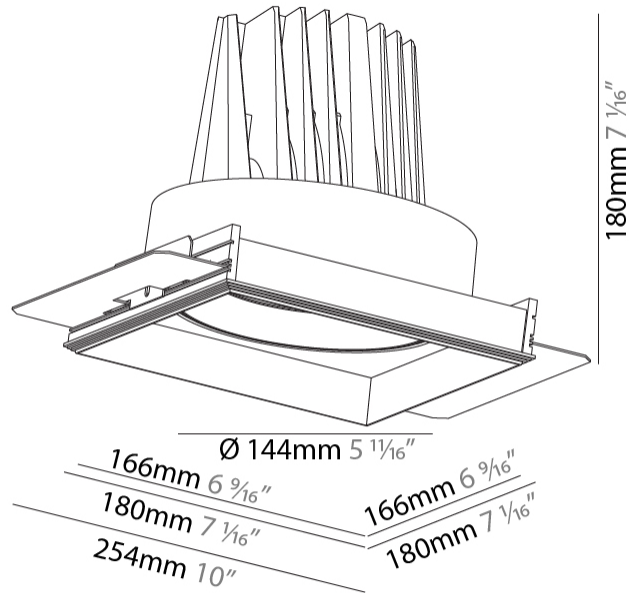

ELECTRICAL

Lamp Type: LED (Zhaga Standard)
Input Wattage (W): 46.2
Total Output Wattage (W): 41.9
Dimming: Tri-Mode (Non-Dimming and Phase Dimming (120Vac only) and 0-10V Dimming)
Driver Included: No
Driver Location: Recessed Housing
Driver Type: Constant Current - Universal
Driver Class: Class 2
Housing: See components
Input Voltage (V): 120 - 277
Constant Current (MA): 1050

LED

Number of LEDs: 1
Color Temperature (°K): 2700 / 3000 / 3500 / 4000
Max. Delivered Lumen (lm): 4030 / 4130 / 4332 / 4420
CRI: >90 CRI
Lamp Life (hrs): 50000
Upon Request: Special Color Temperature RGB-W Tunable White Special LED

OPTICAL

Reflector: 12 / 24 / 40
Adjustability: Rotational 355°; Tilt 30°
Upon Request: Special Beam Angles

RATINGS AND CERTIFICATIONS

Zaneen Group Inc. © 2024, T 1800-388-3382, F 416-247-9319, www.zaneen.com
Certified By: Certified for North American Standards
Available for International specifications by adding "INT" at the end of the existing Model #. For assistance on 'custom' specifications, contact zteam@zaneen.com.
IP Rating: IP44
If a conflict occurs to supply the best product, we reserve the right to change specifications or materials without notice. The most recent specification sheets are found at zaneen.com