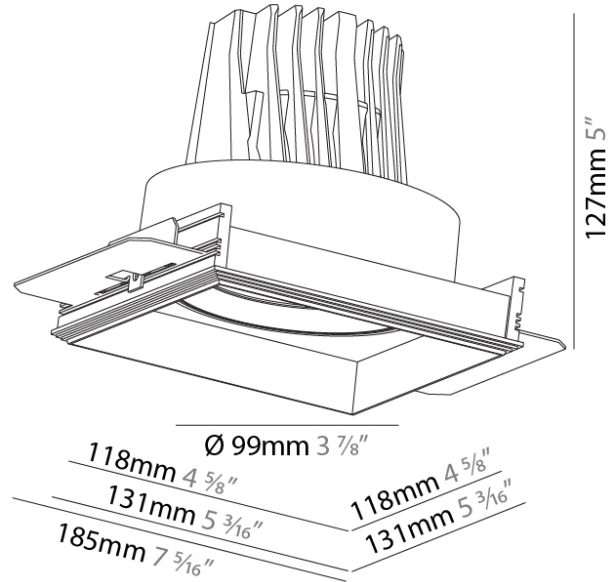

ELECTRICAL

Lamp Type: LED (Zhaga Standard)
Input Wattage (W): 13.2 (2700K) / 16.5
Total Output Wattage (W): 12.1 (2700K) / 14.7
Dimming: Tri-Mode (Non-Dimming and Phase Dimming (120Vac only) and 0-10V Dimming)
Driver Included: No
Driver Location: Recessed Housing
Driver Type: Constant Current - Universal
Driver Class: Class 2
Housing: See components
Input Voltage (V): 120 - 277
Constant Current (MA): 350

LED

Number of LEDs: 1
Color Temperature (°K): 2700 / 3000 / 3500 / 4000
Max. Delivered Lumen (lm): 830 / 930 / 1009 / 1030
CRI: >90 CRI
Lamp Life (hrs): 50000
Upon Request: Special Color Temperature RGB-W Tunable White Special LED

OPTICAL

Reflector: 8
Adjustability: Rotational 355°; Tilt 30°
Upon Request: Special Beam Angles

RATINGS AND CERTIFICATIONS

Available for international specifications by adding 'INT' at the end of the existing Model #. For assistance on 'custom' specifications, contact zteam@zaneen.com. In a constant effort to supply the best product, we reserve the right to change specifications or materials without notice. The most recent specification sheets are found at zaneen.com
IP rating: IP44