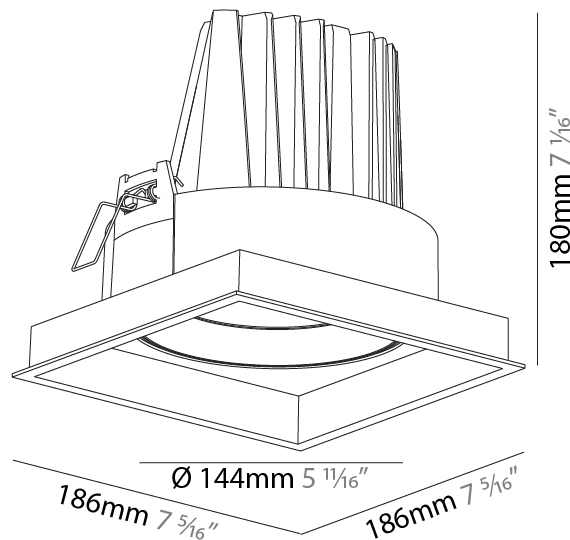

PHYSICAL

Shape: Square
Length (mm): 186
Length (in): 7 ⁵/₁₆
Width (mm): 186
Width (in): 7 ⁵/₁₆
Height (mm): 180
Height (in): 7 ¹/₁₆
Ceiling Thickness (mm): 10 / 12.5 / 15
Ceiling Thickness (in): 3/8 or 1/2 or 9/16
Min. Recessing Depth (mm): 200
Min. Recessing Depth (in): 7 ⁷/₁₆
Light Distribution: Adjustable / Downlight
Weight (kg): 1.88
Weight (lbs): 4.14
Fixture Finish: SSR / BKV / CWI / CRY / HAB / UFT / ITA / RUA / FTG / MYG / LOD / PUS / FRO / FUP / KIA / POP / BLS / SPG / MEY / GOH / GUM / CHC / COM / ABZ / JAG / OBR / MOS / ROR
Fixture Material: Aluminum Die Cast
Cut-out Measurements: 175mm / 6 7/8" x 175mm / 6 7/8"

ELECTRICAL

Lamp Type: LED (Zhaga Standard)
Total Output Wattage (W): 21.2
Dimming: Tri-Mode (Non-Dimming and Phase Dimming (120Vac only) and 0-10V Dimming)
Driver Included: No
Driver Location: Recessed Housing
Driver Type: Constant Current - Universal
Housing: See components
Input Voltage (V): 120 - 277
Constant Current (MA): 700

LED

Number of LEDs: 1
Color Temperature (°K): 2700 / 3000 / 3500 / 4000
Max. Delivered Lumen (lm): 1440 / 1490 / 1568 / 1600
CRI: >90 CRI
Lamp Life (hrs): 50000

OPTICAL

Reflector°: 8
Adjustability: Rotational 355°; Tilt 30°

RATINGS AND CERTIFICATIONS

Certified By: Certified for North American Standards
IP rating: IP20