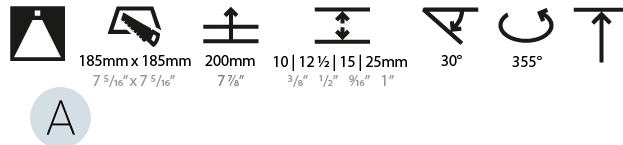

ELECTRICAL

Lamp Type: LED (Zhaga Standard)
Input Wattage (W): 23.1
Total Output Wattage (W): 21.2
Dimming: Tri-Mode (Non-Dimming and Phase Dimming (120Vac only) and 0-10V Dimming)
Driver Included: No
Driver Location: Recessed Housing
Driver Type: Constant Current - Universal
Driver Class: Class 2
Housing: See components
Input Voltage (V): 120 - 277
Constant Current (MA): 700

LED

Number of LEDs: 1
Color Temperature (°K): 2700 / 3000 / 3500 / 4000
Max. Delivered Lumen (lm): 1440 / 1490 / 1568 / 1600
CRI: >90 CRI
Lamp Life (hrs): 50000
Upon Request: Special Color Temperature RGB-W Tunable White Special LED

OPTICAL

Reflector: 8
Adjustability: Rotational 355°; Tilt 30°
Upon Request: Special Beam Angles

RATINGS AND CERTIFICATIONS

Zaneen Group Inc. © 2024, T 1800-388-3382, F 416-247-9319, www.zaneen.com
Certified By: Certified for North American Standards
Part of our commitment to supply the best product, we reserve the right to change specifications or materials without notice. The most recent specification sheets are found at zaneen.com