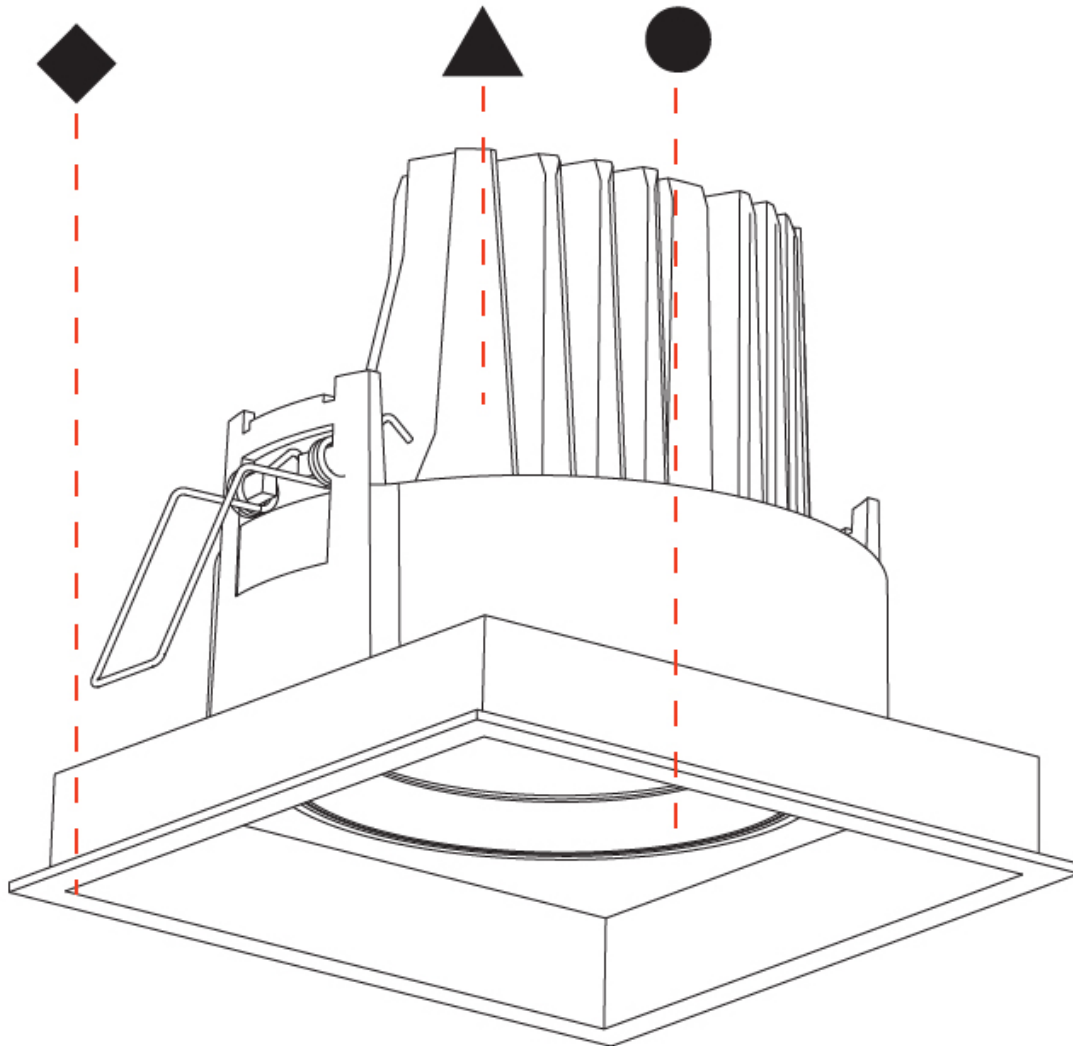

MECHANIQ SQUARE COMFORT SINGLE RECESSED

A35079-

PROJECT	_____
TYPE	_____
SPECIFIER	_____
QUANTITY	_____
DATE	_____